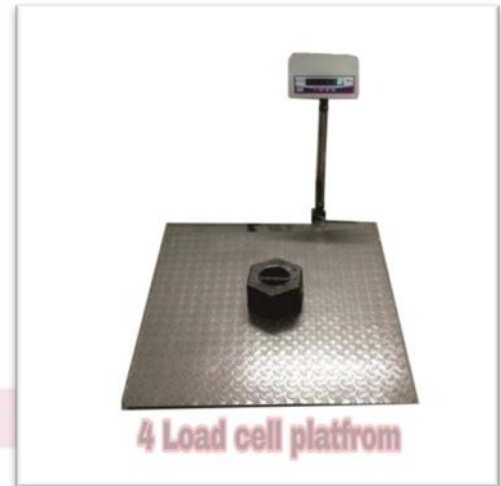

### MODEL: PF-4LC SERIES WITH MS INDICATOR

#### Features:

- ❖ Capacity ranges from 300kg to 5000kg.
- ❖ Loadcell : 4pcs, 6pcs, 8pcs as per Feb.size.
- ❖ Standard MS chqure Top plate - 3 / 5 mm
- ❖ Ultra thin Heavy MS "C" Channel structure
- ❖ Adjustable, shock resistant platform legs
- ❖ Suitable, Programmable ABS Indicator
- ❖ Over load protection Stoppers (Transport Lock)
- ❖ Weather & water proof tactile key pad
- ❖ Auto Zero Tracking, Power Saving function
- ❖ Smart Calibration (thru key pad)
- ❖ High Bright RED / GREEN Led display options
- ❖ KG. / LTR. Conversion, Piece Counting Optional
- ❖ In Built Battery Back Up is Standard for all models
- ❖ Dual / Tripple accuracy is also available
- ❖ Operating Temperature : 0° to 50° C
- ❖ Power Supply : 230 V AC ±10%, 50 Hz